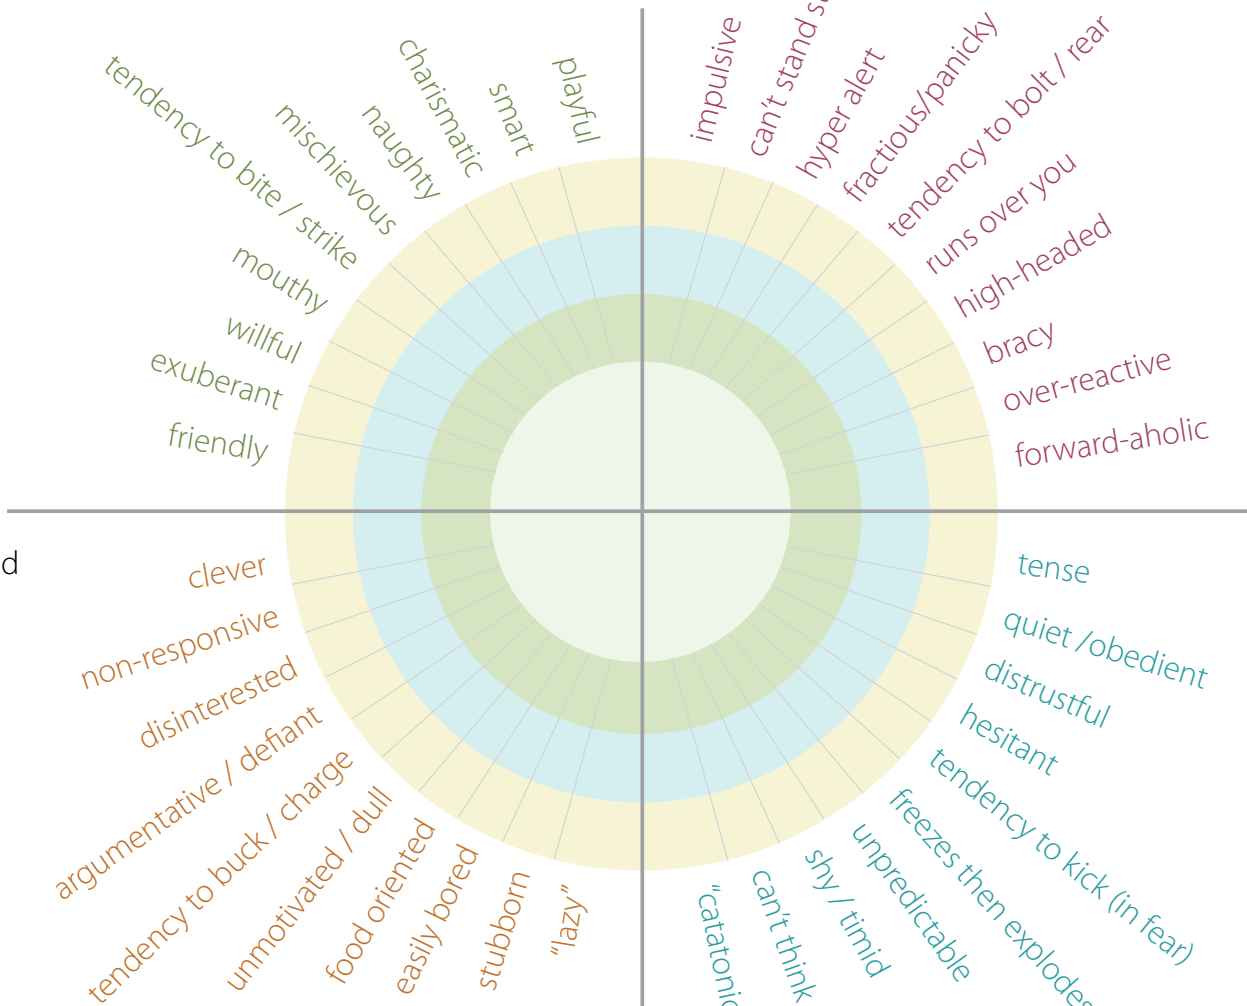

# Parelli™ Horsenality™ Profile

NAME: \_\_\_\_\_

DATE: \_\_\_\_\_

- high energy
- more "go"
- quick
- tendency to run

mild
  moderate
  extreme

## LB EXTROVERT

## Left Brain

- dominant
- pushy
- tolerant
- unconcerned
- confident
- curious

## Extrovert